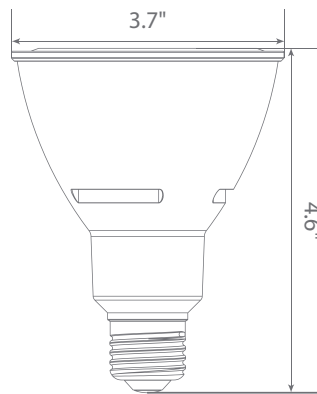

Product Dimensions