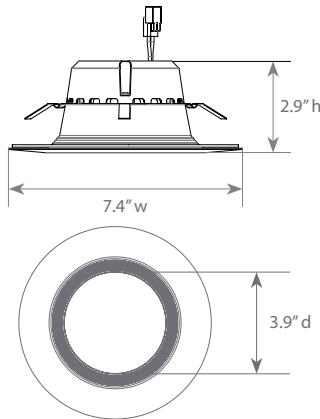

Product Dimensions