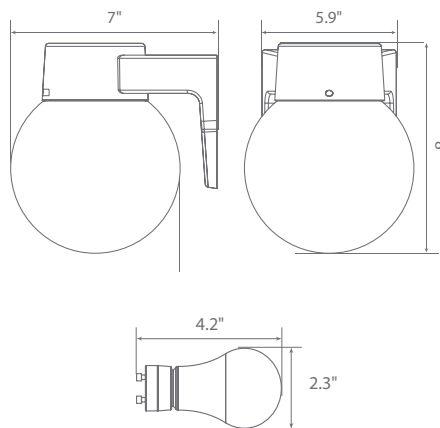

Product Dimensions