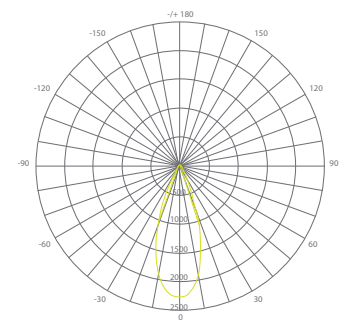

Product Photometric Data

Euri Lighting | A Division of **IRTRONIX** Inc.

20900 Normandie Avenue Bldg. B, Torrance, CA 90502 | Tel: 888.743.5766 | Fax: 310.787.1166 | www.eurilighting.com
©2017 Euri Lighting. All Rights Reserved