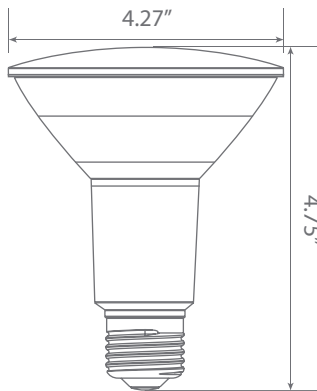

Product Dimensions