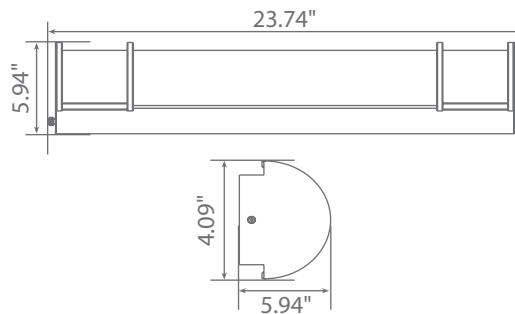

Product Dimensions