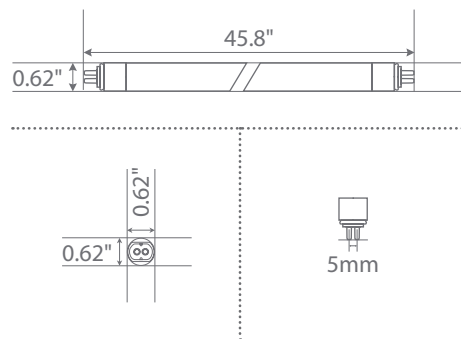

## Specifications

Input Power	Input Voltage	Lumen Output	Beam Angle	Center Beam	CCT
28 W	120 - 277 V	3500 lm	180°	N/A	4000 K

CRI	Luminous Efficacy	Power Factor	Input Current	Base/Cap	Lamp Lifespan
80	125 lm/W	0.9	N/A	G5	50,000 Hrs.

### Product Dimensions