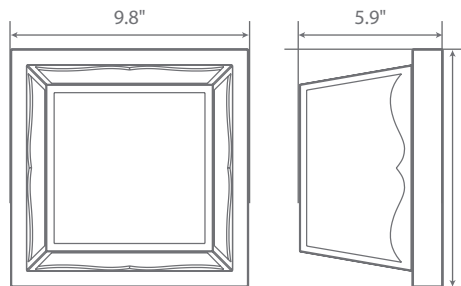

Product Dimensions