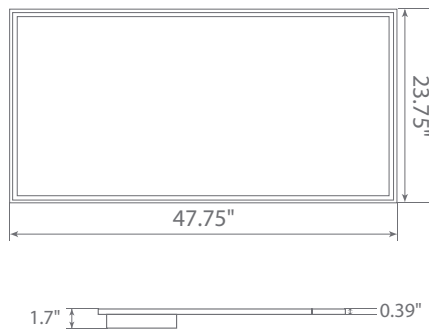

Available only as a twin-pack.
(EPN24DM-1050S-2 contains 2 LED Panels.)

Specifications

Input Power	Input Voltage	Lumen Output	Beam Angle	Center Beam	CCT
47 W	AC100-277V	5640 lm	120°	2042 cd	5000 K
CRI	Luminous Efficacy	Power Factor	Input Current	Base/Cap	Lamp Lifespan
80	120 lm/W	0.9	0.9 A	NA	50,000 Hrs.

Product Features

- Dimmable
- Instant-On/Off
- Mercury Free
- Damp Rated

Product Dimensions

Product Photometric Data

UNIT: cd
— C0/180, 55.7, 58.3
— C90/270, 54.7, 56.4

Euri Lighting | A Division of **IRTRONIX** Inc.