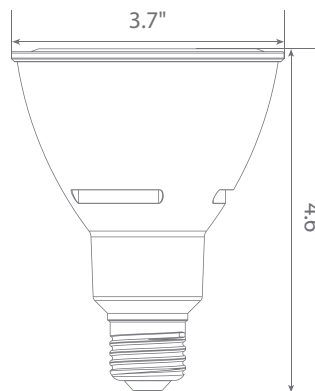

Product Dimensions