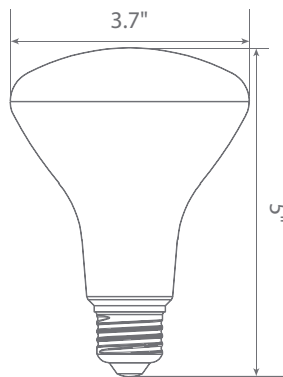

Product Dimensions