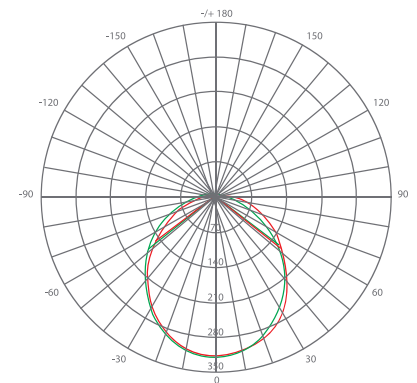

Product Photometric Data

Euri Lighting | A Division of IRTRONIX Inc.

20900 Normandie Avenue Bldg. B, Torrance, CA 90502 | Tel: 888.743.5766 | Fax: 310.787.1166 | www.eurilighting.com
©2017 Euri Lighting. All Rights Reserved