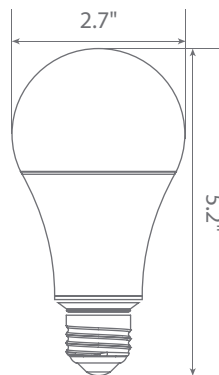

Product Dimensions