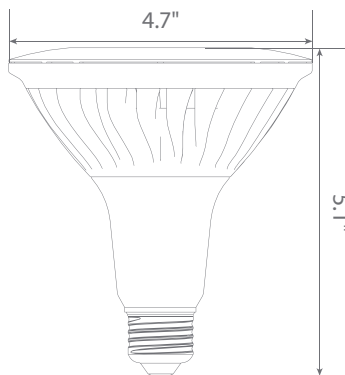

Product Dimensions