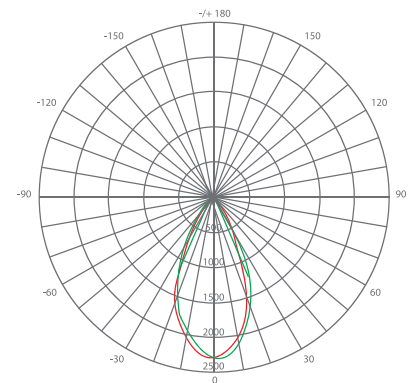

Product Photometric Data

Euri Lighting | A Division of IRTRONIX Inc.

20900 Normandie Avenue Bldg. B, Torrance, CA 90502 | Tel: 888.743.5766 | Fax: 310.787.1166 | www.eurilighting.com
©2017 Euri Lighting. All Rights Reserved