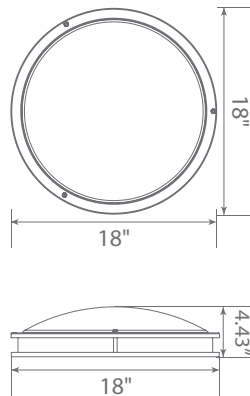

Product Dimensions