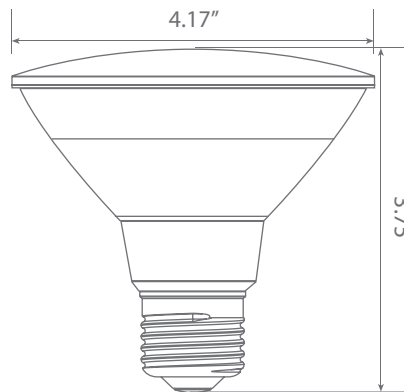

Product Dimensions