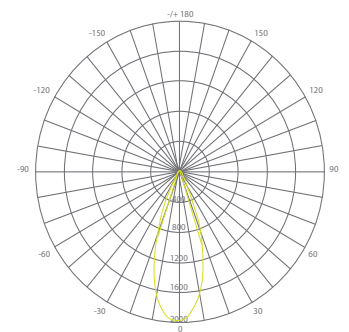

Product Photometric Data

Euri Lighting | A Division of **IRTRONIX** Inc.

20900 Normandie Avenue Bldg. B, Torrance, CA 90502 | Tel: 888.743.5766 | Fax: 310.787.1166 | www.eurilighting.com
©2017 Euri Lighting. All Rights Reserved