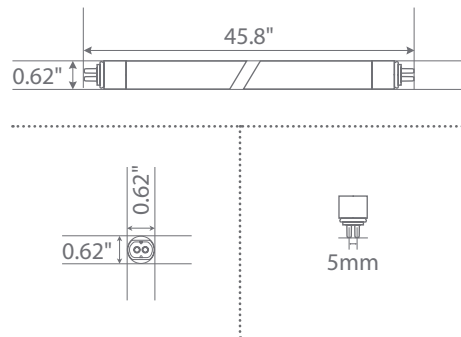

Product Dimensions