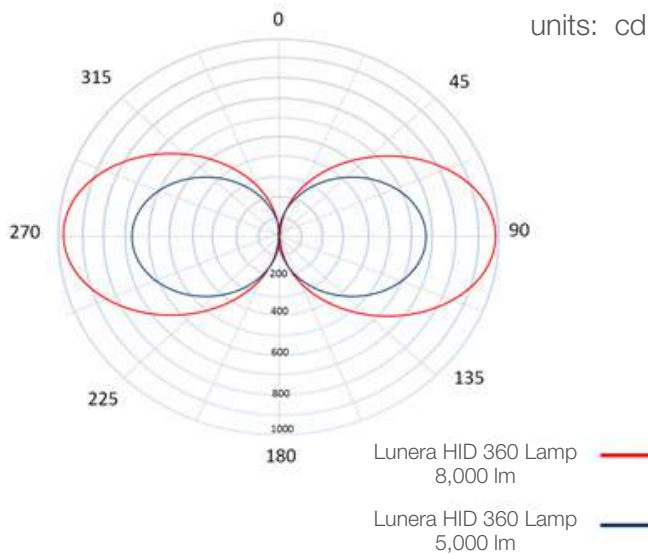

Photometry

Optical data is based on performance of bare lamps.

Polar Candela Distribution

Intended Applications

Wattage Compatibilities	Sockets	Power Source	Mount
Lunera HID 360 Lamp Mogul [E39] Base Replaces 400W-70W MH or HPS Lunera HID 360 Lamp Medium [E26] Base 400W-70W MH or HPS	E39/EX39 Mogul E26 Medium	Magnetic MH Ballast	360° illumination Vertical / Horizontal Area Retrofits / Wall Packs Pole Armed Decorative Shoe Box / Post Top Fixture Types: Shoe Box, Wall Packs, Post Top

CAUTION

Turn off power when installing the Lamp.

Do NOT re-install the legacy HID Lamp.

For FAQ and Technical Support, please visit:

<https://lunera.freshdesk.com/support/home>

Product Dimensions

Measurements are exact. Dimensions are shown in millimeters and inches. Please contact your Lunera representative for other product dimensions.

8,000lm / 5,000lm