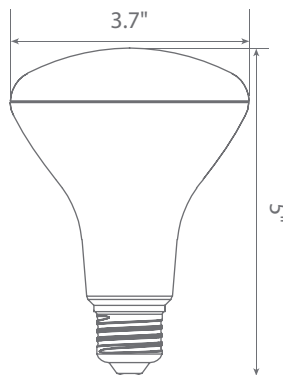

Product Dimensions