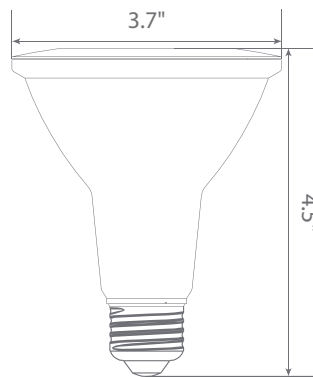

Product Dimensions