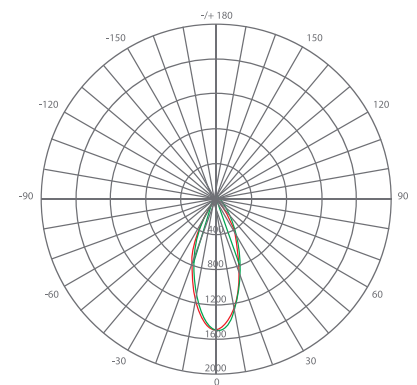

Product Photometric Data

Euri Lighting | A Division of IRTRONIX Inc.

20900 Normandie Avenue Bldg. B, Torrance, CA 90502 | Tel: 888.743.5766 | Fax: 310.787.1166 | www.eurilighting.com
©2017 Euri Lighting. All Rights Reserved